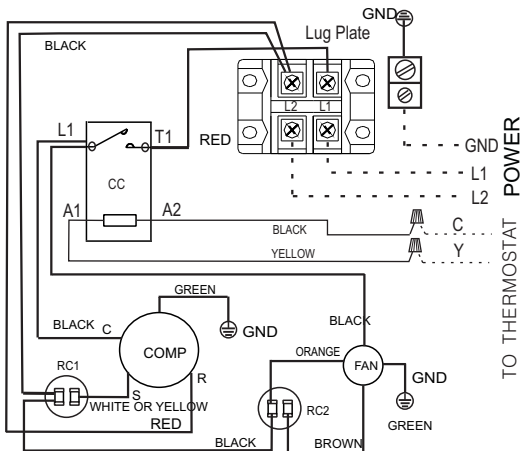

# KLIMAIRE®

Klimaite Products Inc. Miami, FL. USA

LINE VOLTAGE  
 FACTORY STANDARD —————  
 FIELD INSTALLED - - - - -  
 FACTORY OPTIONAL - - - - -

LOW VOLTAGE  
 FACTORY STANDARD —————  
 FIELD INSTALLED .....  
 FACTORY OPTIONAL - - - - -

CC COMPRESSOR CONTACTOR  
 COMP COMPRESSOR  
 RC 1 RUN CAPACITOR 1  
 RC 2 RUN CAPACITOR 2

USE COPPER CONDUCTORS ONLY

WARNING CABINET MUST BE PERMANENTLY  
 GOUNDED AND ALL WIRING TO CONFORM TO  
 I.E.C,N.E.C,C.E.C,C.L.C,AND LOCAL CODES AS APPLICABLE  
 REPLACEMENT WIRE MUST BE THE SAME GAUGE AND  
 INSULATION TYPE AS ORIGINAL WIRE