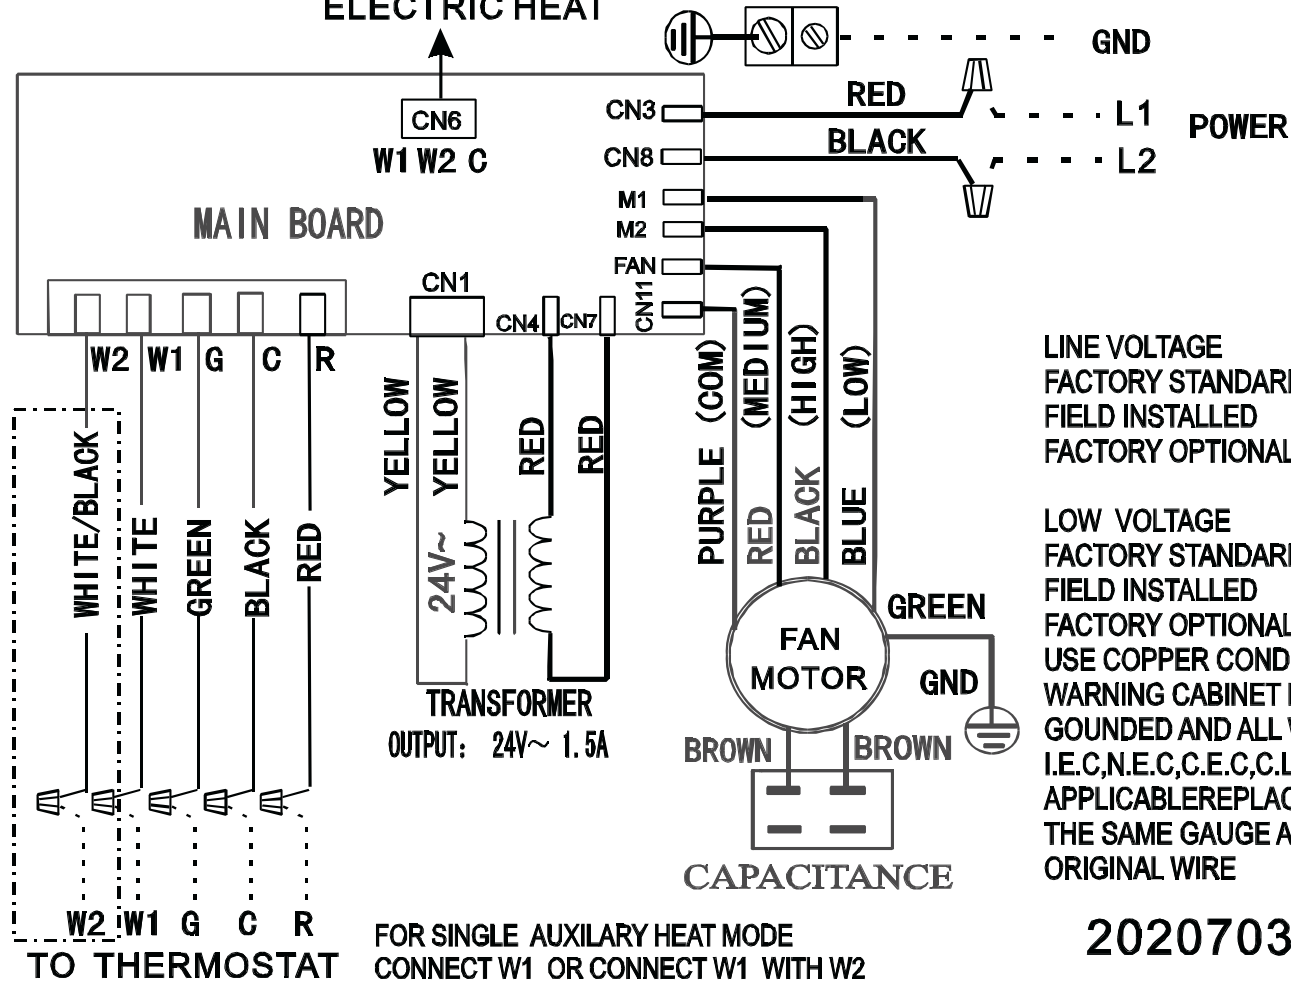

Klimaïre Products Inc. Miami, FL. USA

FOR OPTIONAL
ELECTRIC HEAT

LINE VOLTAGE
FACTORY STANDARD _____
FIELD INSTALLED .....
FACTORY OPTIONAL - - - - -

LOW VOLTAGE
FACTORY STANDARD _____
FIELD INSTALLED .....
FACTORY OPTIONAL - - - - -

USE COPPER CONDUCTORS ONLY
WARNING CABINET MUST BE PERMANENTLY
GOUNDED AND ALL WIRING TO CONFORM TO
I.E.C,N.E.C,C.E.C,C.L.C,AND LOCAL CODES AS
APPLICABLE REPLACEMENT WIRE MUST BE
THE SAME GAUGE AND INSULATION TYPE AS
ORIGINAL WIRE

202070390382